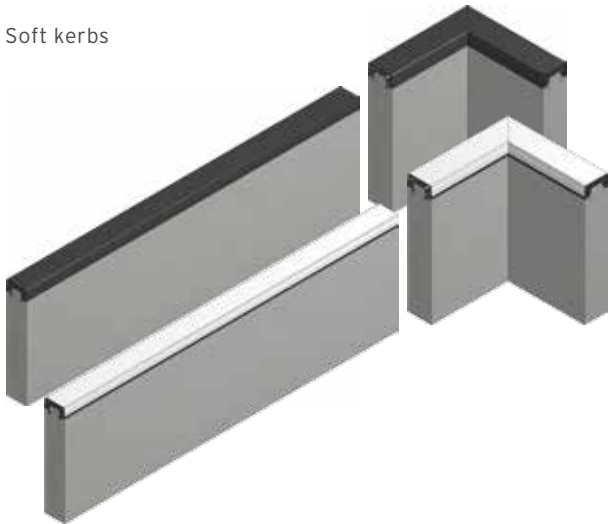

SPORTFIX® Soft kerbs

SPORTFIX Soft kerbs

SPORTFIX soft kerbs with rubber padding are used as boundaries for jumping pits and sand pits, and to define outside edge of a running track. They are also used for permanent delineation of separate areas in sports grounds. The rubber padding protects sportsmen and children from serious injury if they fall. SPORTFIX soft kerbs are made from fibre-reinforced concrete with a 60 mm wide and 30 mm high white or black rubber padding made from ethylene propylene diene monomer

(EPDM). This material is temperature resistant from - 30 °C to + 100 °C and extremely flexible. The padding considerably reduces the risk of injury to sportsmen and children. SPORTFIX soft kerbs are available in heights ranging from 200 to 400 mm and can be shortened if required. Matching angle pieces ensure precision corner joints.

Soft kerbs

Type	Length mm	Width mm	Height mm	Weight kg	Item- no.
white	1000	60	200	24,0	7200
white	1000	60	250	30,0	7201
white	1000	60	300	36,0	7202
white	1000	60	400	49,0	7203
white	500	60	400	24,5	7204
Angle pieces, white	250/250	60	300	16,4	7208
Angle pieces, white	250/250	60	400	21,5	7209
black	1000	60	200	24,0	7220
black	1000	60	250	30,0	7221
black	1000	60	300	36,0	7222
black	1000	60	400	49,0	7223
black	500	60	400	24,5	7224
Angle pieces, black	250/250	60	300	16,4	7228
Angle pieces, black	250/250	60	400	21,5	7229