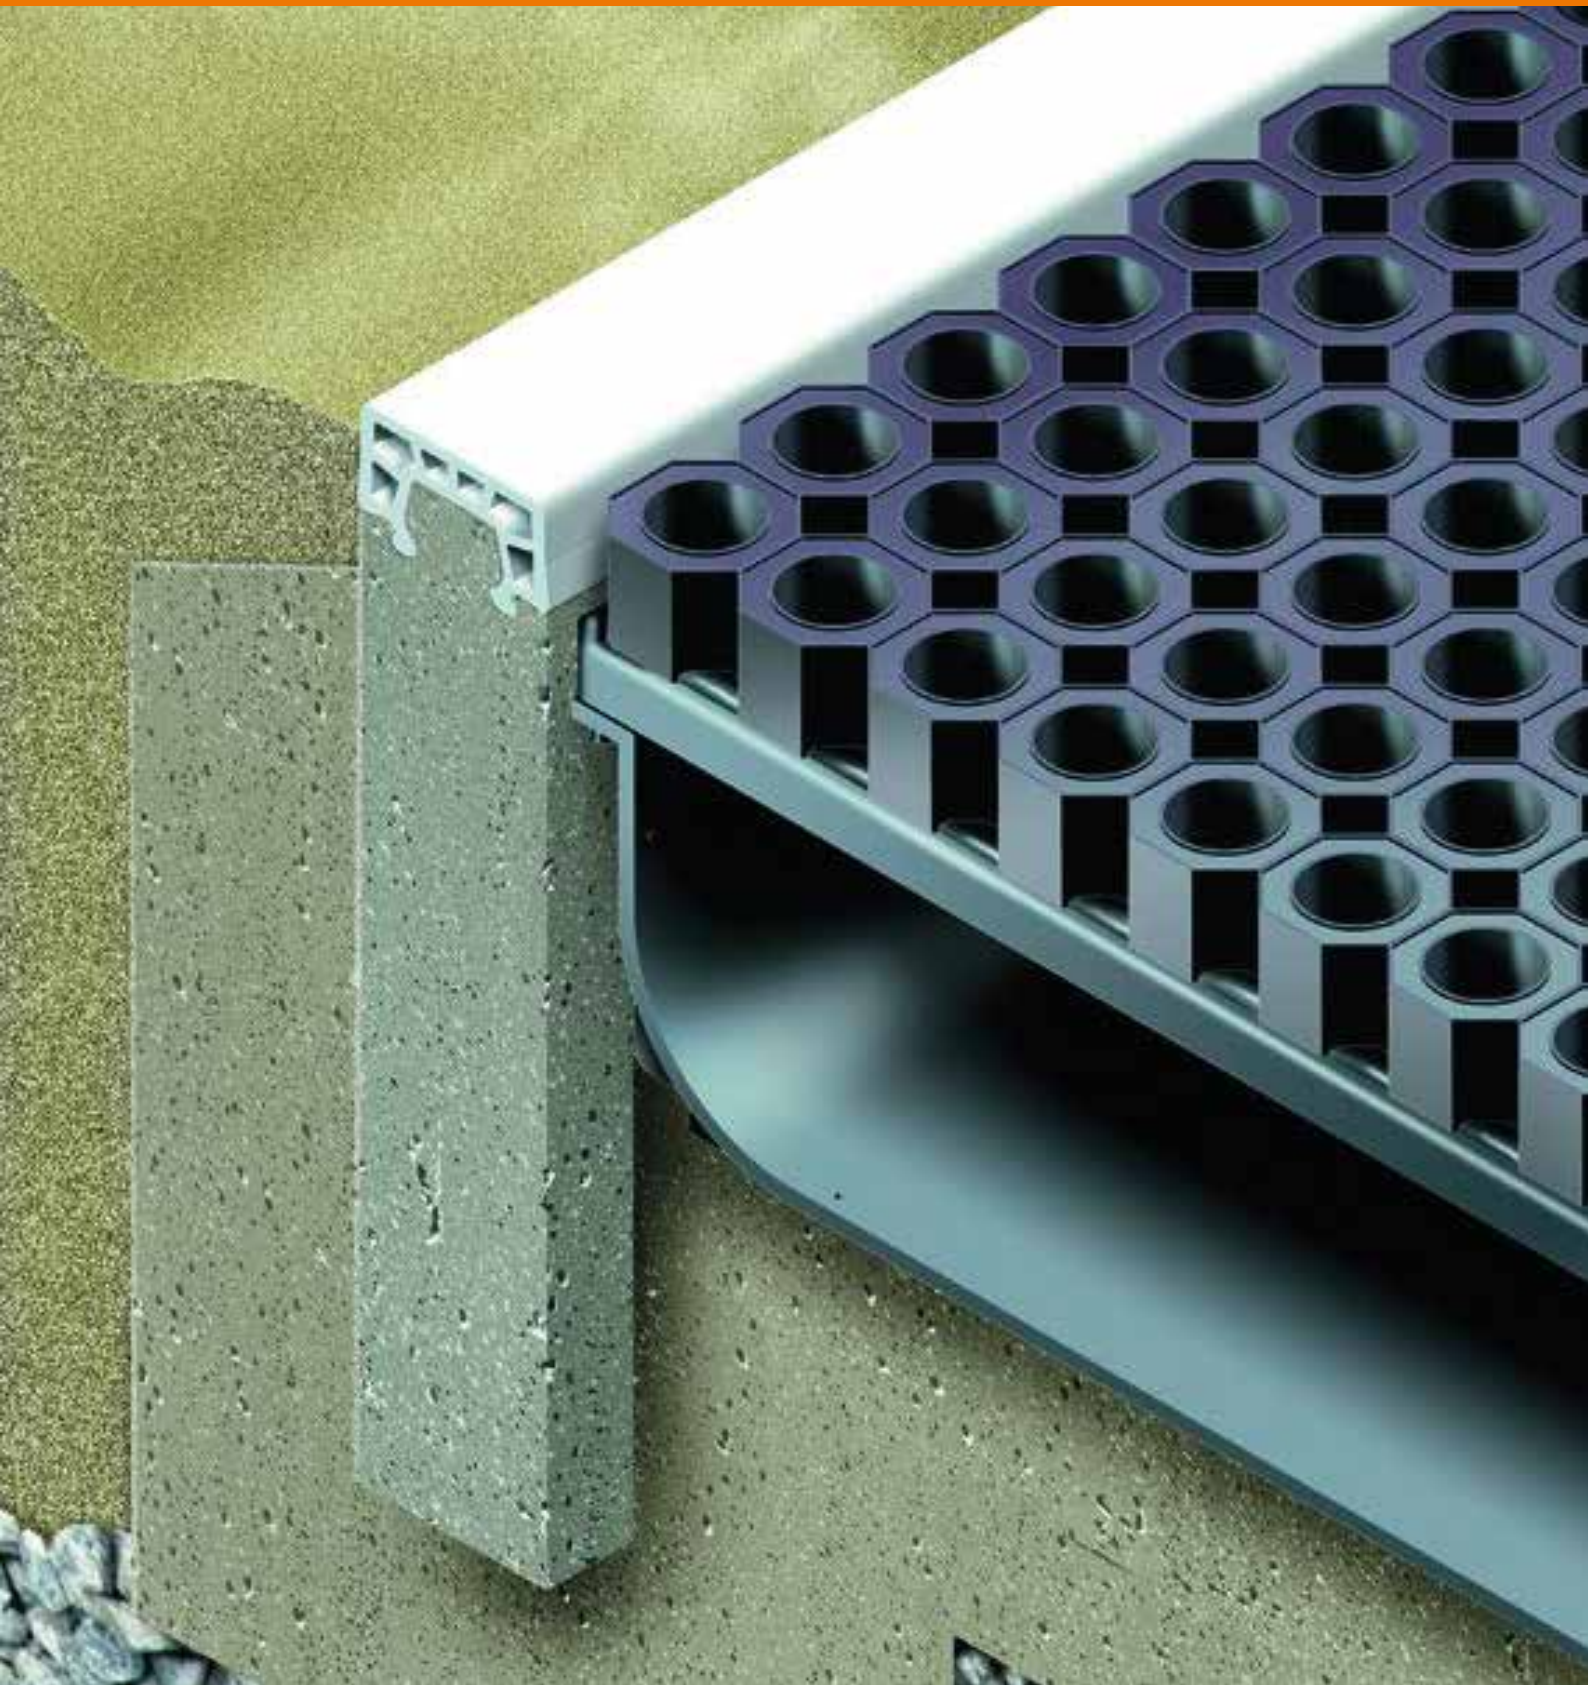

SPORTFIX® Soft kerbs

Used for edging sand pits, sand traps, shot-putting facilities and other sports areas. Rubber cushioned capping minimises risk of injury to athletes.

At a glance

- ✓ Available in black and white
- ✓ Different heights and corner elements available
- ✓ Rubber cushion made of EPDM and air cushions inside to minimise the risk to athletes

SPORTFIX® Soft kerbs

SPORTFIX Soft kerbs

SPORTFIX soft kerbs with rubber padding are used as boundaries for jumping pits and sand pits, and to define outside edge of a running track. They are also used for permanent delineation of separate areas in sports grounds. The rubber padding protects sportsmen and children from serious injury if they fall. SPORTFIX soft kerbs are made from fibre-reinforced concrete with a 60 mm wide and 30 mm high white or black rubber padding made from ethylene propylene diene monomer

(EPDM). This material is temperature resistant from - 30 °C to + 100 °C and extremely flexible. The padding considerably reduces the risk of injury to sportsmen and children. SPORTFIX soft kerbs are available in heights ranging from 200 to 400 mm and can be shortened if required. Matching angle pieces ensure precision corner joints.

SPORTFIX® Soft kerbs for shot put areas

SPORTFIX Soft kerbs for shot put areas

For shot put areas we recommend wider SPORTFIX soft kerbs. The design and materials are the same as the soft kerbs for jumping pits and sand pits. The SPORTFIX soft kerb rubber padding for shot areas is 100 mm wide and 50 mm high. The 250 mm high soft kerb is available in white or black.