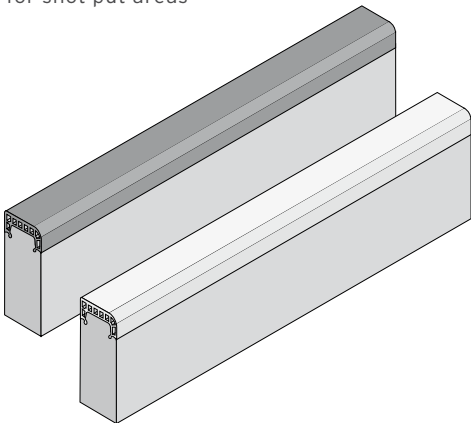

SPORTFIX® Soft kerbs for shot put areas

SPORTFIX Soft kerbs for shot put areas

For shot put areas we recommend wider SPORTFIX soft kerbs. The design and materials are the same as the soft kerbs for jumping pits and sand pits. The SPORTFIX soft kerb rubber padding for shot areas is 100 mm wide and 50 mm high. The 250 mm high soft kerb is available in white or black.

Soft kerbs for shot put areas

Type	Length mm	Width mm	Height mm	Weight kg	Product code
black	1000	100	250	53,0	7232
white	1000	100	250	53,0	7237